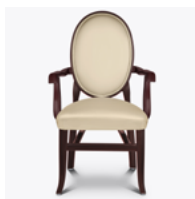

toni

Stacking

kwalu.

Furnishing the Future™

toni

Stacking

Transitional in styling, Kwalu's Stacking chairs combine classic elegance with unexpected durability and come with a wide variety of designs and detailing options. These chairs nest three high.

Model: 997105
(Also displayed with 2 additional 997005. Not included.)
24W 24D 39H 19.5SW 18SD 19SH 25AH

Features

Durable Finish

Kwalu's solid surface (1/8" thick) proprietary finish doesn't have any of the drawbacks of wood. The frames are moisture impervious, graffiti-resistant, easy to clean and maintenance-free.

Steel Reinforced

Our patented steel-reinforced joint system uses over 20 pieces of steel in most Kwalu chairs. Stop ongoing and costly furniture replacement.

Optional Seat Style

Choose from 2 optional seat styles – Seat Pad or Seat Plush.

Optional Leg Style

Choose from 2 optional leg styles – Queen Anne or Contemporary.

Optional Armless

Without arms is available and optional.

Stacking Capability

Stacks three chairs high for easy storage.

Statement of Line