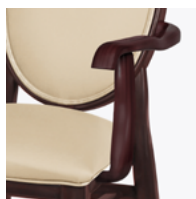

Model: 997105
(Also displayed with 2 additional 997005. Not included.)
24W 24D 39H 19.5SW 18SD 19SH 25AH

Features

Durable Finish

Kwalu's solid surface (1/8" thick) proprietary finish doesn't have any of the drawbacks of wood. The frames are moisture impervious, graffiti-resistant, easy to clean and maintenance-free.

Steel Reinforced

Our patented steel-reinforced joint system uses over 20 pieces of steel in most Kwalu chairs. Stop ongoing and costly furniture replacement.

Optional Seat Style

Choose from 2 optional seat styles – Seat Pad or Seat Plush.