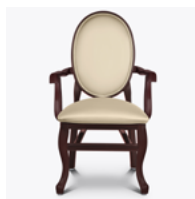

toni

Stacking

kwalu.

Furnishing the Future™

toni

Stacking

Transitional in styling, Kwalu's Stacking chairs combine classic elegance with unexpected durability and come with a wide variety of designs and detailing options. These chairs nest three high.

Model: 997105
(Also displayed with 2 additional 997005. Not included.)
24W 24D 39H 19.5SW 18SD 19SH 25AH

Features

Durable Finish

Kwalu's solid surface (1/8" thick) proprietary finish doesn't have any of the drawbacks of wood. The frames are moisture impervious, graffiti-resistant, easy to clean and maintenance-free.

Steel Reinforced

Our patented steel-reinforced joint system uses over 20 pieces of steel in most Kwalu chairs. Stop ongoing and costly furniture replacement.

Optional Seat Style

Choose from 2 optional seat styles – Seat Pad or Seat Plush.

Optional Leg Style

Choose from 2 optional leg styles – Queen Anne or Contemporary.

Optional Armless

Without arms is available and optional.

Stacking Capability

Stacks three chairs high for easy storage.

Statement of Line