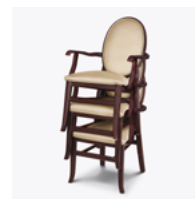

Model: 997105
(Also displayed with 2 additional 997005. Not included.)
24W 24D 39H 19.5SW 18SD 19SH 25AH

Features

Durable Finish

Kwalu's solid surface (1/8" thick) proprietary finish doesn't have any of the drawbacks of wood. The frames are moisture impervious, graffiti-resistant, easy to clean and maintenance-free.

Steel Reinforced

Our patented steel-reinforced joint system uses over 20 pieces of steel in most Kwalu chairs. Stop ongoing and costly furniture replacement.

Optional Seat Style

Choose from 2 optional seat styles – Seat Pad or Seat Plush.

Optional Leg Style

Choose from 2 optional leg styles – Queen Anne or Contemporary.

Optional Armless

Without arms is available and optional.

Stacking Capability

Stacks three chairs high for easy storage.

Statement of Line