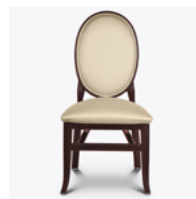

Model: 997105
(Also displayed with 2 additional 997005. Not included.)
24W 24D 39H 19.5SW 18SD 19SH 25AH

Features

Durable Finish

Kwalu's solid surface (1/8" thick) proprietary finish doesn't have any of the drawbacks of wood. The frames are moisture impervious, graffiti-resistant, easy to clean and maintenance-free.

Steel Reinforced

Our patented steel-reinforced joint system uses over 20 pieces of steel in most Kwalu chairs. Stop ongoing and costly furniture replacement.

Optional Seat Style

Choose from 2 optional seat styles – Seat Pad or Seat Plush.

Optional Leg Style

Choose from 2 optional leg styles – Queen Anne or Contemporary.

Optional Armless

Without arms is available and optional.

Stacking Capability

Stacks three chairs high for easy storage.

Statement of Line